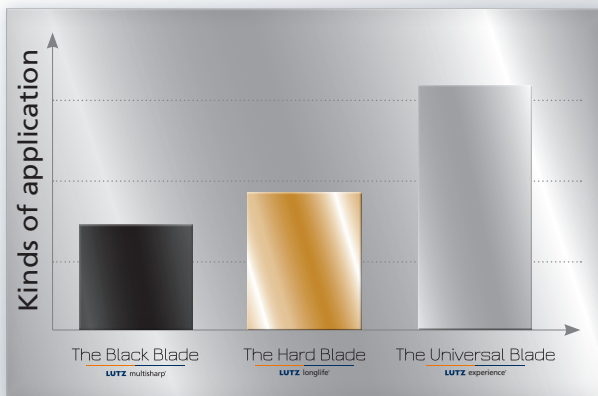

The Universal Blade

LUTZ experience[®]

Experience is application diversity.

The solution for all cutting operations.

www.the-universal-blade.com

When universal use is essential.

The **Universal Blade** – LUTZ experience[®] combines a perfect combination of properties that simplify your everyday working life: the sophisticated combination of special blade steel and decades of experience in manufacturing blades create an accurate all-purpose cutting tool designed specifically to be of **general use** – to improve cutting, for your benefit.